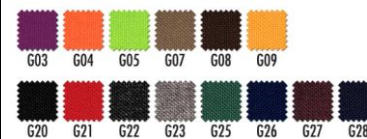

Dimensions:

Seat height:	42-55 cm
Seat width:	45 cm
Seat depth:	45 cm
Backrest height:	57 cm
Total height:	100-113 cm
Weight:	14,0 - 16,0 kg
Units:	1/carton

Comfortable swivel chair which supports the spinal discs

	Seat height adjustable in various positions with by Toplift (LGA proved)		Including height adjustable U2 armrests
	High, ergonomically shaped backrest with moulding for spinal column, height adjustable in various positions		Black polyamide base or optionally available with chromed steel base, equipped with braked double-wheel safety castors suitable for carpets
	Special pelvic seat for optimal support of the pelvic area		This product has the GS-sign of the LGA Nuremberg and complies in this relation to all security requirements
	Synchro-mechanism with body weight adjustment, lockable in various positions		

Fabrics: (100% Polypropylene)
G03 – G28

Max. user height:	1,92 m
Max. user weight:	110 kg
Max. using time/day:	8 hours