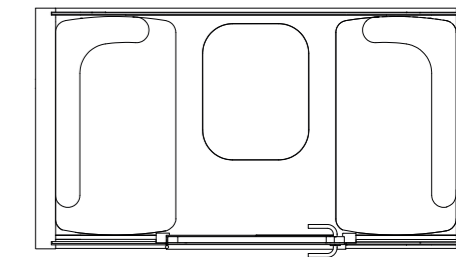

Meeting Maggie

Maggie chairs with low backs can be adjusted to many positions. This variation is suitable for meetings, brainstorming and more. The small table can be adjusted into any direction – depending on whether you need it for your coffee mug or laptop – or not. The LED lighting and two power sockets take care of your eyes and devices.