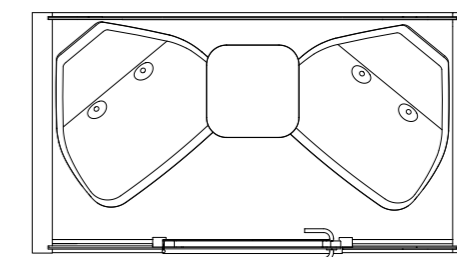

Betty's Café

Betty chairs are comfortable for brainstorming, conversations and reading. A small table is the perfect addition for coffee mugs and small accessories. A special mood is created with LED lighting hanging from the ceiling. The Betty chair comes with two power sockets for loading phones, laptops and more.