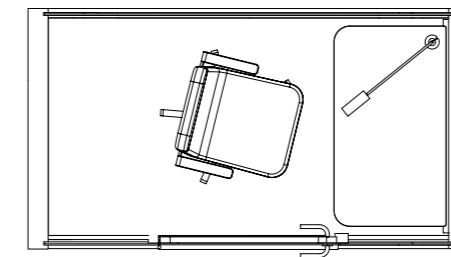

Me Time

Sometimes you need your own space to work without distractions for longer periods of time. The electric table can be adjusted into a sitting or standing position. It also works well with a wheelchair. A handy table, adjustable LED lighting and two power sockets guarantee that your time in the booth is both pleasant and productive.