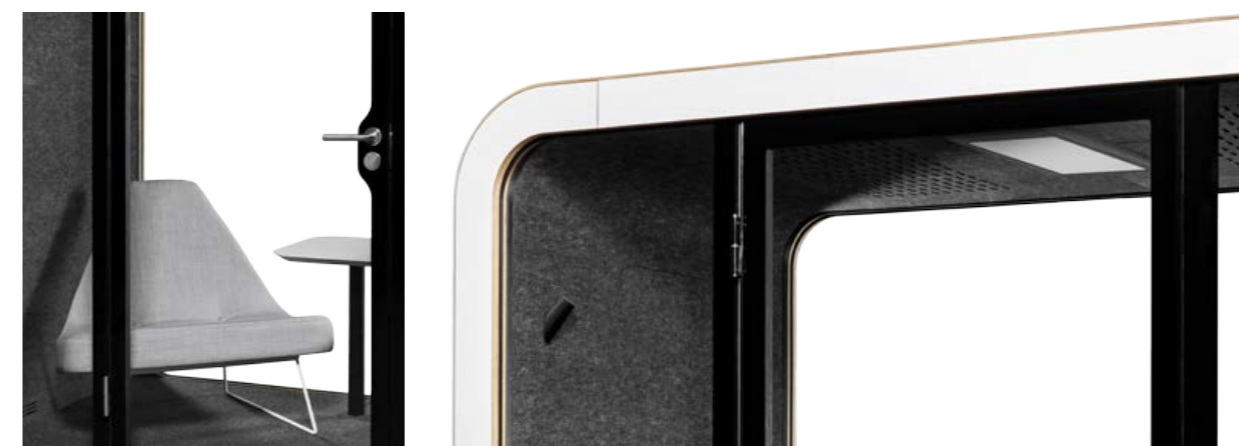

FRAMERY Q

It takes two to tango

Framery Q adds space and comfortable accessories for the use of two people, allowing them to have meetings, brainstorming sessions and important one-on-one conversations.

Just like Framery O, Framery Q has all the equipment needed for your convenience, but now for two people. This way both users can benefit from privacy and a soundproof environment at the same time. Framery Q has multiple options for its accessories and furniture, and it can be installed in any space without massive work.