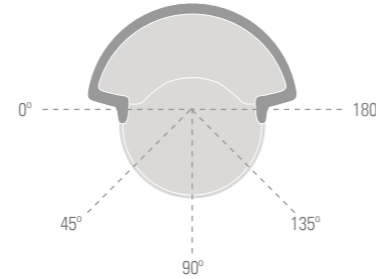

SEATING

TABLES

PROPERTIES

SOUND ABSORPTION
High absorbing performance

360° with SELF-RETURN
Returns to its original orientation automatically

VISUAL FIELD
Visual opening 180°

BADMINTON IS THE NEW
ACTIVE, DYNAMIC AND DARING
ARMCHAIR FROM ACTIU

FINISHES

EXTERIOR SHELL. Made from high strength rigid injected polyurethane

BADMINTON AND TABLES BASE. Round base support Ø 70 cm made of injected aluminum

SEAT AND BACK. Different Fabrics Types Available