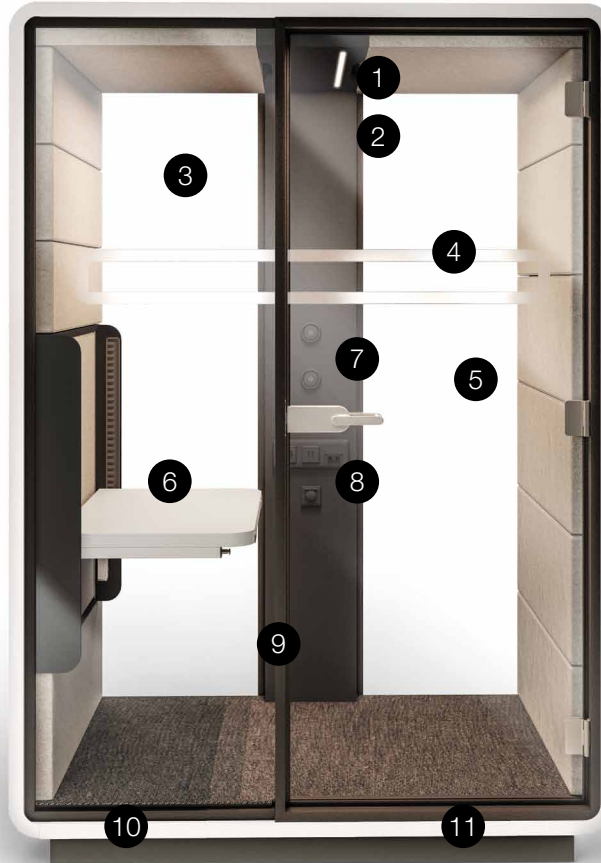

TECHNICAL FEATURES

1. 1 Led ceiling light with dimmer
2. 2 Option to add Bluetooth speaker
3. 3 Ventilation system activated by a presence sensor
4. 4 Anti-collision door manifestation
5. 5 Toughened acoustic glass door with high quality handle
6. 6 Desk with manual adjustment height- range 670-1250 mm.
7. 7 Independent, manual smooth lighting and ventilation rotary knobs
8. 8 Power module (Power + USB + RJ45)
9. 9 Door within the aluminium frame includes an acoustic seal
10. 10 Leveling feet
11. 11 Possibility to move without disassembly

Width
1600 mm

Height
2300 mm

Depth
1200 mm

REGULATED
TABLE