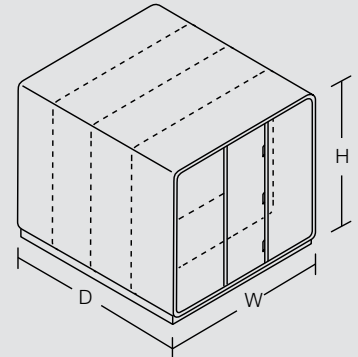

## Dimensions

W: 2600 mm

D: 1800 to 3600 mm

H: 2300 mm

- 1 Sound-proofed glass panels
- 2 Aluminium-framed door with sound-proofing seal
- 3 Acoustic lined fabric panels
- 4 Led ceiling light with dimmer

- 5 Efficient ventilation system
- 6 Option to hang a Tv screen on the central panel
- 7 Independent, manual smooth lighting and ventilation rotary knobs