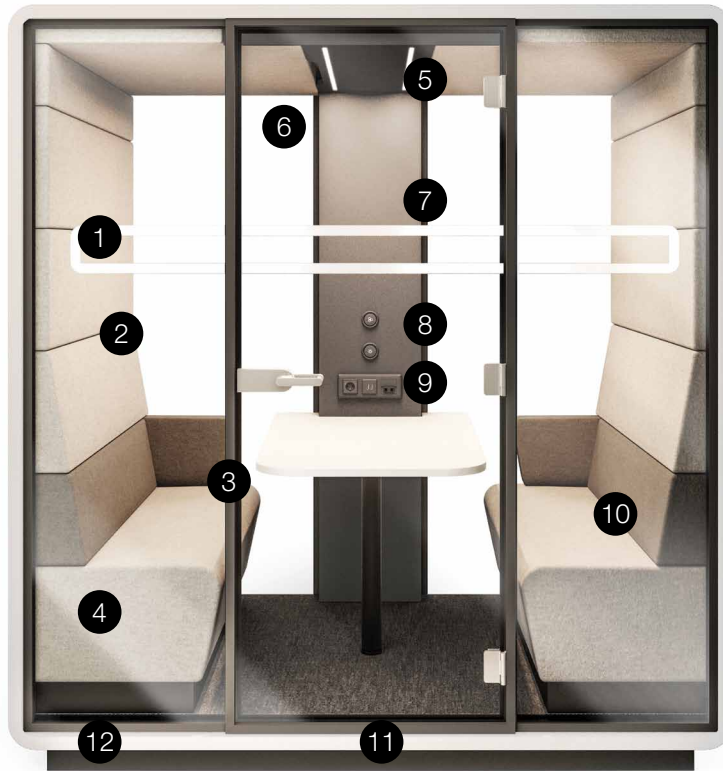

TECHNICAL FEATURES

1. 1 Anti-collision door manifestation
2. 2 Toughened acoustic glass with high quality handle
3. 3 Door within the aluminium frame includes an acoustic seal
4. 4 Acoustic lined fabric panels
5. 5 Led ceiling light with dimmer
6. 6 Ventilation system activated by a presence sensor
7. 7 Option to hang a TV screen on the central panel
8. 8 Independent, manual smooth lighting and ventilation rotary knobs
9. 9 Power module (Power + USB + RJ45)
10. 10 Two upholstered benches
11. 11 Possibility to move without disassembly
12. 12 Leveling feet

Width
2150 mm

Height
2300 mm

Depth
1390 mm