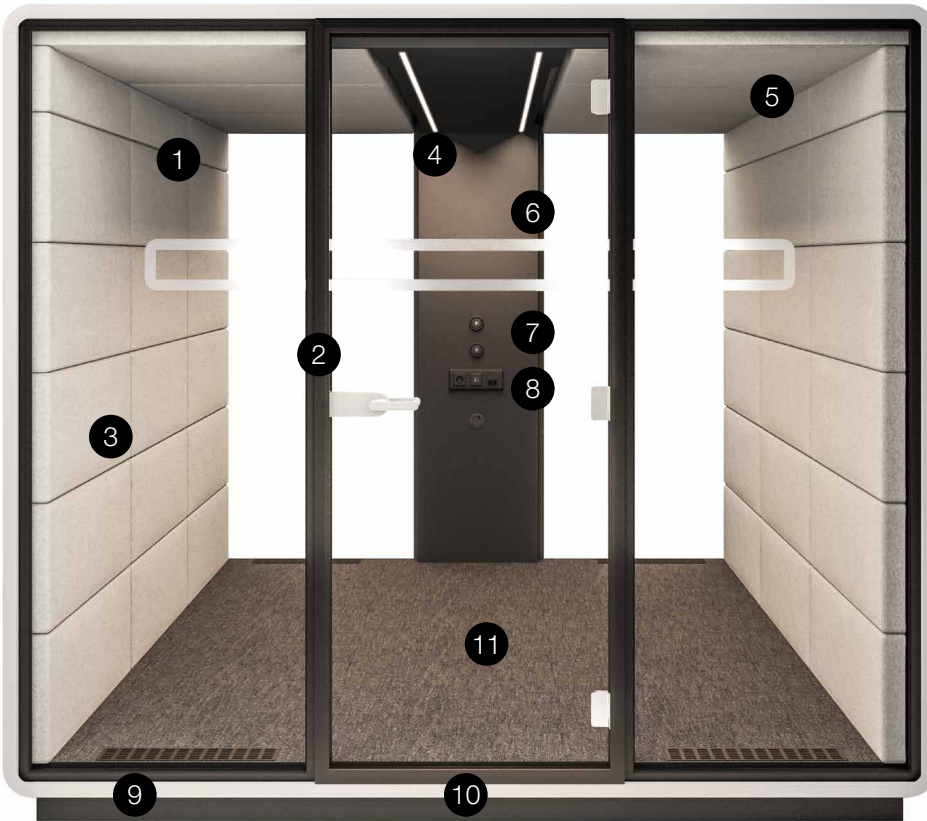

## Dimensions

W: 2600 mm

D: 1800 to 3600 mm

H: 2300 mm

- 1 Sound-proofed glass panels
- 2 Aluminium-framed door with sound-proofing seal
- 3 Acoustic lined fabric panels
- 4 Led ceiling light with dimmer

- 5 Efficient ventilation system
- 6 Option to hang a Tv screen on the central panel
- 7 Independent, manual smooth lighting and ventilation rotary knobs