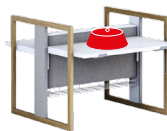

**1600mm**  
**1360mm**

two dimensions of the desk

**670–1150mm**  
**670–1250mm**

two ranges of height adjustment of the desk

**max. 15kg**

max. load on the work surface in movement

**max. 100kg**

max. static load on the worktop