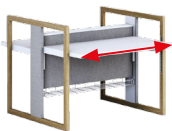

two dimensions of the desk

670–1150mm
670–1250mm