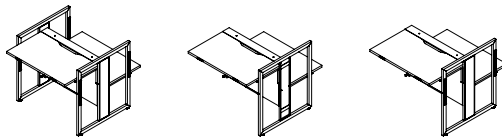

Modular double desk
Initial desk element Middle desk element Final desk element

[W x D x H] 1440 x 1765 x 1325
[W x D x H] 1684 x 1765 x 1325
[W x D x H] 1440 x 1765 x 1425
[W x D x H] 1684 x 1765 x 1425

[W x D x H] 245 x 38 x 1190
[W x D x H] 245 x 38 x 1290

[W x D x H] 270 x 38 x 1190
[W x D x H] 1080 x 38 x 1190
[W x D x H] 270 x 38 x 1290
[W x D x H] 1080 x 38 x 1290

1600mm
1360mm

670–1150mm
670–1250mm

max. 15kg

max. 100kg

STAND UP

[W x D x H] 1440 x 840 x 1150
[W x D x H] 1440 x 840 x 1250