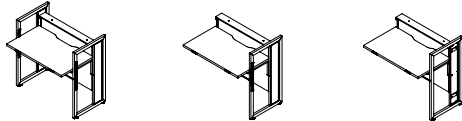

# Product range

## STAND UP R

Single desk  
Basic desk element

[W x D x H] 1440 x 1050 x 1325  
[W x D x H] 1684 x 1050 x 1325  
[W x D x H] 1440 x 1050 x 1425  
[W x D x H] 1684 x 1050 x 1425

Single modular desk  
Initial desk element Middle desk element Final desk element