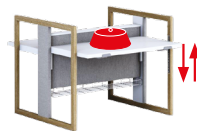

**1600mm**  
**1360mm**

two dimensions of the desk

**670–1150mm**  
**670–1250mm**

two ranges of height adjustment of the desk

**max. 15kg**

max. load on the work surface in movement

**max. 100kg**

max. static load on the worktop