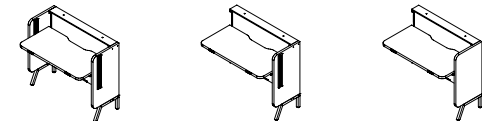

**1600mm**  
**1360mm**

two dimensions of the desk

**670–1150mm**  
**670–1250mm**

two ranges of height adjustment of the desk

**max. 15kg**

max. load on the work surface in movement

**max. 100kg**

max. static load on the worktop

## STAND UP

Single desk  
Basic desk element

[W x D x H] 1440 x 840 x 1150  
[W x D x H] 1440 x 840 x 1250

Single modular desk  
Initial desk element Middle desk element Final desk element

[W x D x H] 1440 x 840 x 1150  
[W x D x H] 1440 x 840 x 1250