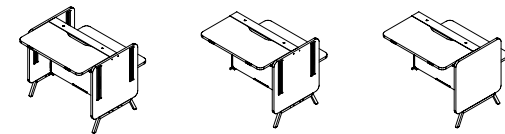

Modular double desk
Initial desk element Middle desk element Final desk element

[W x D x H] 1440 x 1530 x 1150
[W x D x H] 1440 x 1530 x 1250