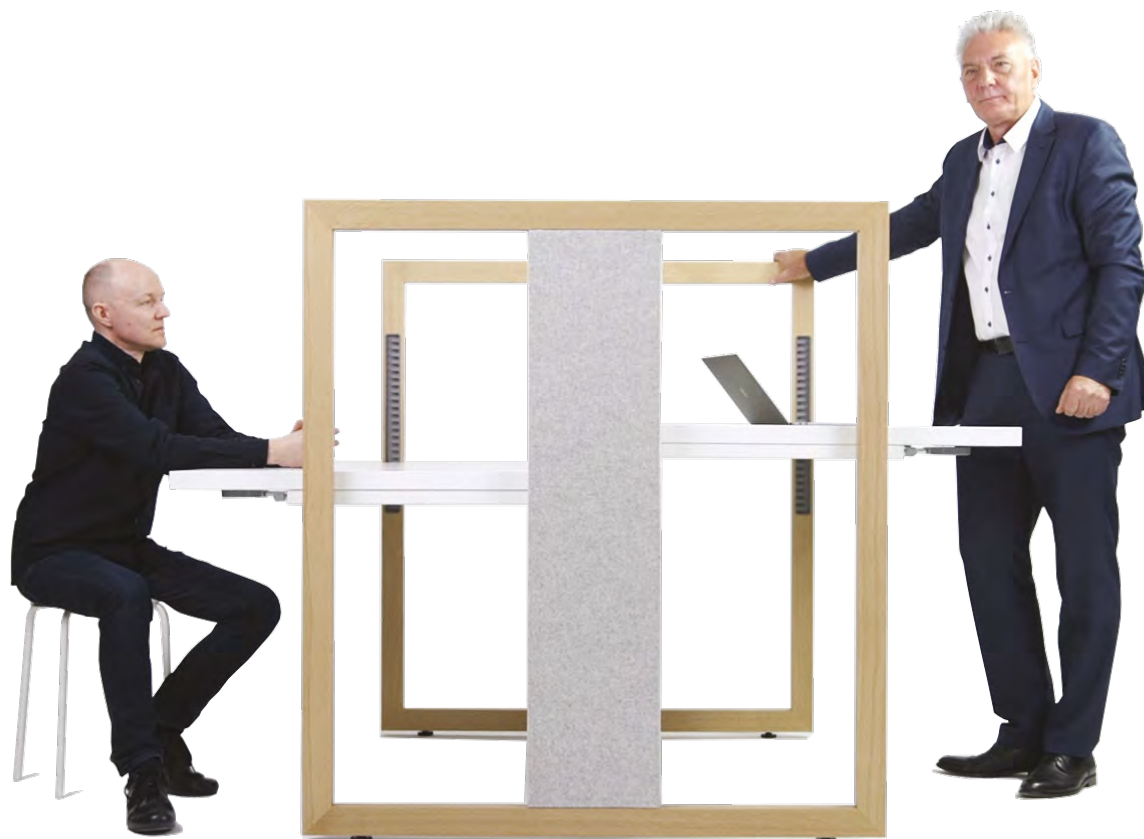

reddot award 2017
best of the best

Stand Up R won the most prestigious award in the international environment - the ultimate accolade.

**Tomasz
Augustyniak**

Designer

**Janusz
Mikołajczyk**

Concept designer,
CEO Mikomax Smart Office