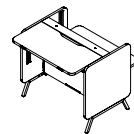

Double desk
Basic desk element

[W x D x H] 1440 x 1530 x 1150
[W x D x H] 1440 x 1530 x 1250