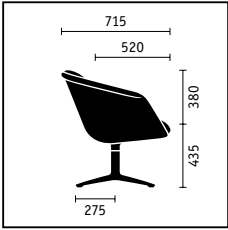

Visible precision. The perfect seams show the high quality of workmanship in every

detail – and are one of the most visible signs of the durability of Sedus products.