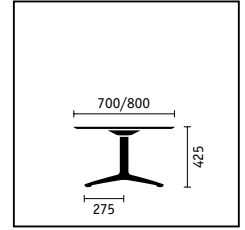

Visible precision. The perfect seams show the high quality of workmanship in every

detail – and are one of the most visible signs of the durability of Sedus products.