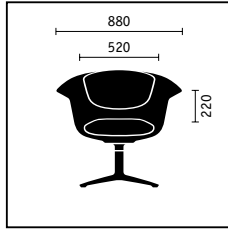

Visible precision. The perfect seams show the high quality of workmanship in every

detail – and are one of the most visible signs of the durability of Sedus products.