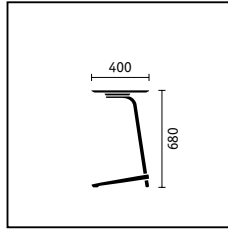

Visible precision. The perfect seams show the high quality of workmanship in every

detail – and are one of the most visible signs of the durability of Sedus products.