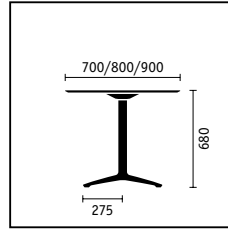

Visible precision. The perfect seams show the high quality of workmanship in every

detail – and are one of the most visible signs of the durability of Sedus products.