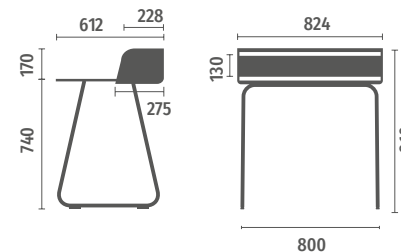

The shelf is integrated into the PET felt frame to accommodate pens, note pads or a calendar.

A wireless charger can be optionally installed so that you can charge your smartphone while you are working.