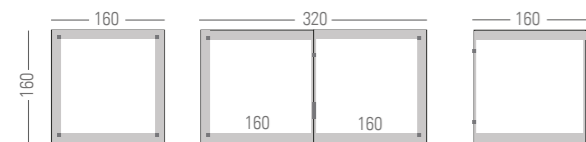

LNM75 LNM76

CONTRACT DESKS

LNM63 LNM65

AUXILIARY DESKS. HEIGHT 32 CM

LNM02 LNM03

MEETING TABLES AND EXECUTIVE DESKS

LNM16 LNM43 LNM48 LNM480
Progressive desk

TWIN DESKS - WIDTH 132 CM

LNM53 LNM55 LNM58

DOUBLE DESKS AND MIDDLE EXTENSIONS - WIDTH 160CM

LNM85 LNM88 LNM880
Progressive desk

FILING SYSTEMS

CABINETS - SIDEBOARD

AUXILIARY CUPBOARDS

MODULES WITHOUT DIVIDING

MODULES WITH DIVIDING H=45 CM