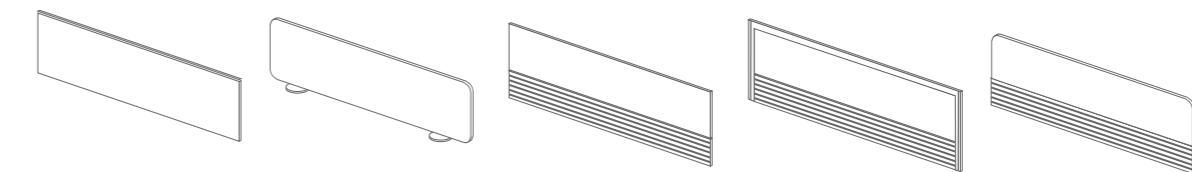

DESKS

CONTRACT DESKS

COFFEE TABLES HIGHT 32 CM

ACCESSORIES

Table Top dividers

Electrification systems

COMPOSITION EXAMPLES. DEFINED CONSTRUCTION

**MAKE YOUR LONGO PROJECTS
COME TRUE ACTIU PLANNER**