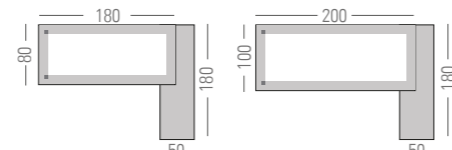

LNM75 LNM76

CONTRACT DESKS

LNM63 LNM65

AUXILIARY DESKS. HEIGHT 32 CM

LNM02 LNM03

MEETING TABLES AND EXECUTIVE DESKS

LNM16 LNM43 LNM48 LNM480
Progressive desk

TWIN DESKS - WIDTH 132 CM