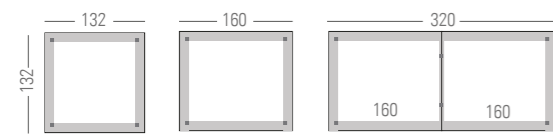

LNM75 LNM76

CONTRACT DESKS

LNM63 LNM65

AUXILIARY DESKS. HEIGHT 32 CM

LNM02 LNM03

MEETING TABLES AND EXECUTIVE DESKS

LNM16 LNM43 LNM48 LNM480
Progressive desk

TWIN DESKS - WIDTH 132 CM

LNM53 LNM55 LNM58

DOUBLE DESKS AND MIDDLE EXTENSIONS - WIDTH 160CM

LNM85 LNM88 LNM880
Progressive desk

FILING SYSTEMS

CABINETS - SIDEBOARD

AUXILIARY CUPBOARDS

MODULES WITHOUT DIVIDING

MODULES WITH DIVIDING H=45 CM