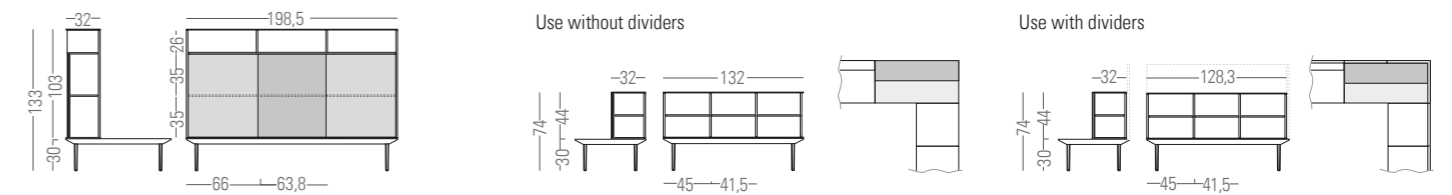

LNM53 LNM55 LNM58

DOUBLE DESKS AND MIDDLE EXTENSIONS - WIDTH 160CM

LNM85 LNM88 LNM880
Progressive desk

FILING SYSTEMS

CABINETS - SIDEBOARD

AUXILIARY CUPBOARDS

MODULES WITHOUT DIVIDING

MODULES WITH DIVIDING H=45 CM