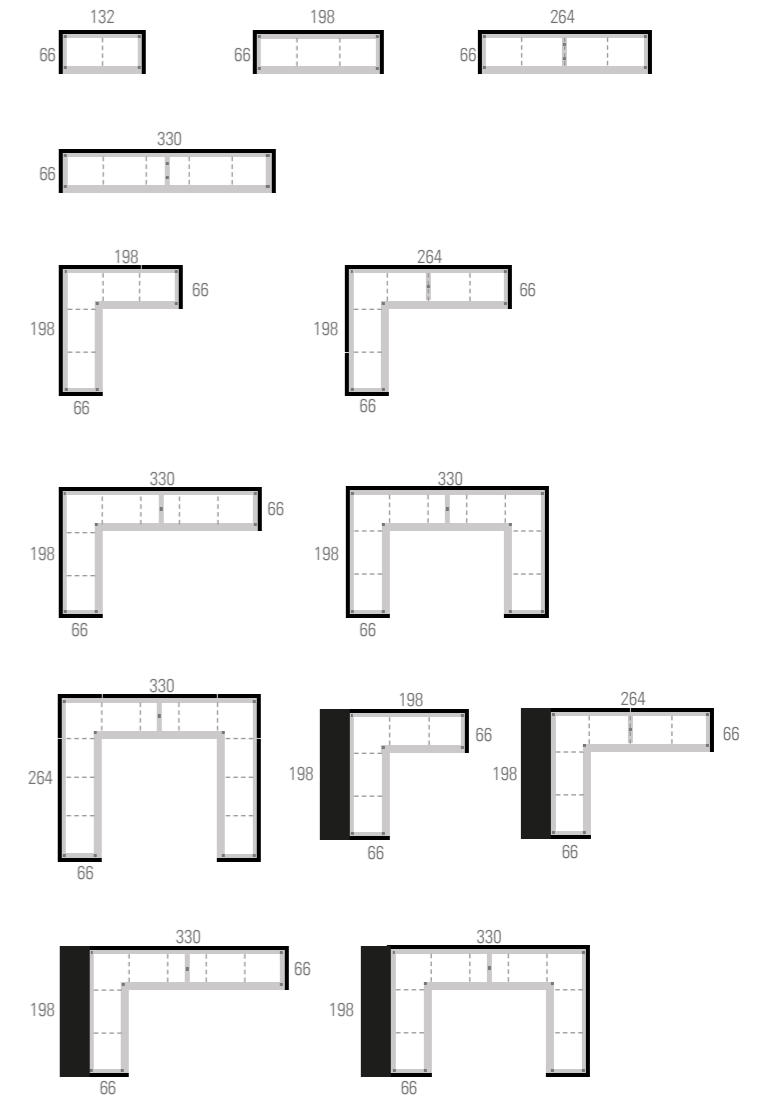

MODULES WITH DIVIDING H=103 CM

Rear or Side Panel
90° Corner Panel