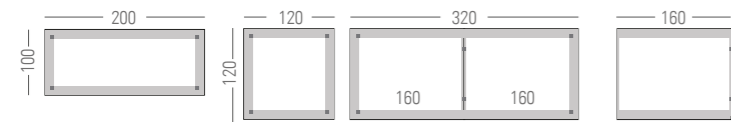

LNM75 LNM76

CONTRACT DESKS

LNM63 LNM65

AUXILIARY DESKS. HEIGHT 32 CM

LNM02 LNM03

MEETING TABLES AND EXECUTIVE DESKS

LNM16 LNM43 LNM48 LNM480
Progressive desk

TWIN DESKS - WIDTH 132 CM