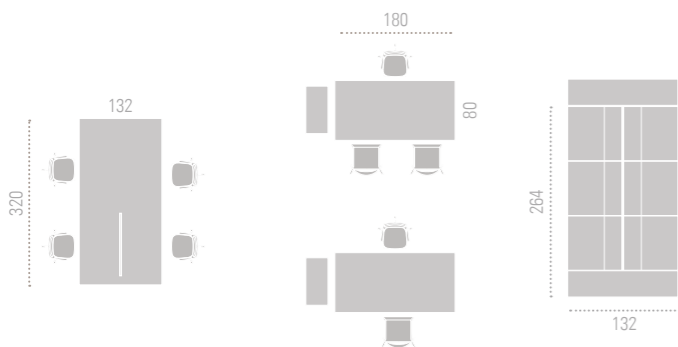

LONGO FUSES SOFT
SEATING WITH THE OFFICE