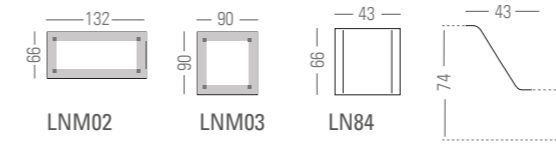

DESKS

CONTRACT DESKS

COFFEE TABLES HIGHT 32 CM

ACCESSORIES

Table Top dividers

Electrification systems

COMPOSITION EXAMPLES. DEFINED CONSTRUCTION

**MAKE YOUR LONGO PROJECTS
COME TRUE ACTIU PLANNER**