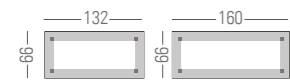

LNM75 LNM76

CONTRACT DESKS

LNM63 LNM65

AUXILIARY DESKS. HEIGHT 32 CM

LNM02 LNM03

MEETING TABLES AND EXECUTIVE DESKS

LNM16 LNM43 LNM48 LNM480
Progressive desk

TWIN DESKS - WIDTH 132 CM