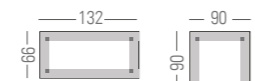

LNM75 LNM76

CONTRACT DESKS

LNM63 LNM65

AUXILIARY DESKS. HEIGHT 32 CM

LNM02 LNM03

MEETING TABLES AND EXECUTIVE DESKS

LNM16 LNM43 LNM48 LNM480
Progressive desk

TWIN DESKS - WIDTH 132 CM