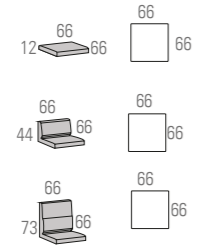

LNM75 LNM76

CONTRACT DESKS

LNM63 LNM65

AUXILIARY DESKS. HEIGHT 32 CM

LNM02 LNM03

MEETING TABLES AND EXECUTIVE DESKS

LNM16 LNM43 LNM48 LNM480
Progressive desk

TWIN DESKS - WIDTH 132 CM

LNM53 LNM55 LNM58

DOUBLE DESKS AND MIDDLE EXTENSIONS - WIDTH 160CM

LNM85 LNM88 LNM880
Progressive desk

FILING SYSTEMS

CABINETS - SIDEBOARD

AUXILIARY CUPBOARDS

MODULES WITHOUT DIVIDING

MODULES WITH DIVIDING H=45 CM

DESKS

CONTRACT DESKS

COFFEE TABLES HIGHT 32 CM

ACCESSORIES

Table Top dividers

Electrification systems

COMPOSITION EXAMPLES. DEFINED CONSTRUCTION

**MAKE YOUR LONGO PROJECTS
COME TRUE ACTIU PLANNER**