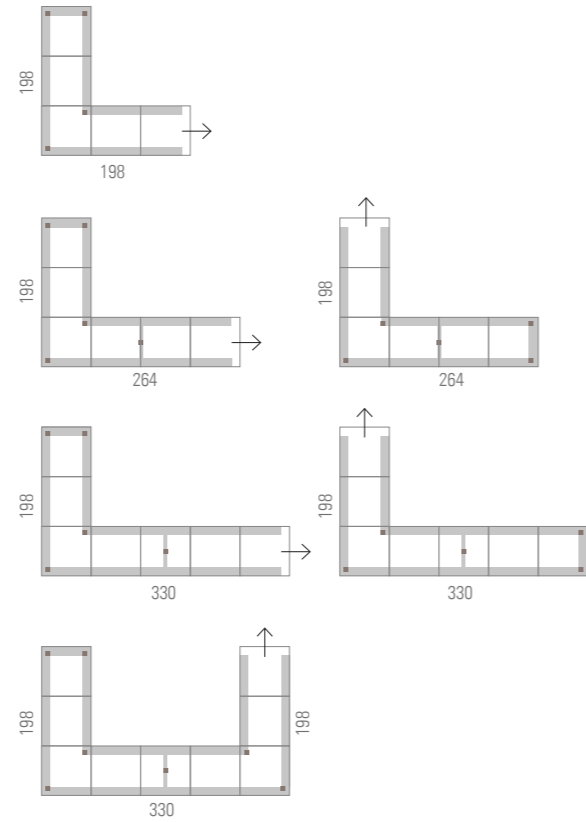

Rear or Side Panel
90° Corner Panel

MODULES WITH DIVIDING H=74 CM

90° Corner Panel

MODULES WITH DIVIDING H=103 CM

Rear or Side Panel
90° Corner Panel

LONGO PROGRESSION

PROGRESSION BOTH SIDES

PROGRESSION ON ONE SIDE