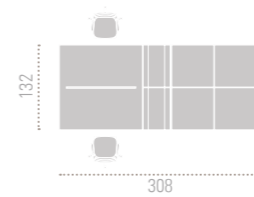

MAXIMUM VERSATILITY FOR ALL TYPES OF SPACES AND PROJECTS