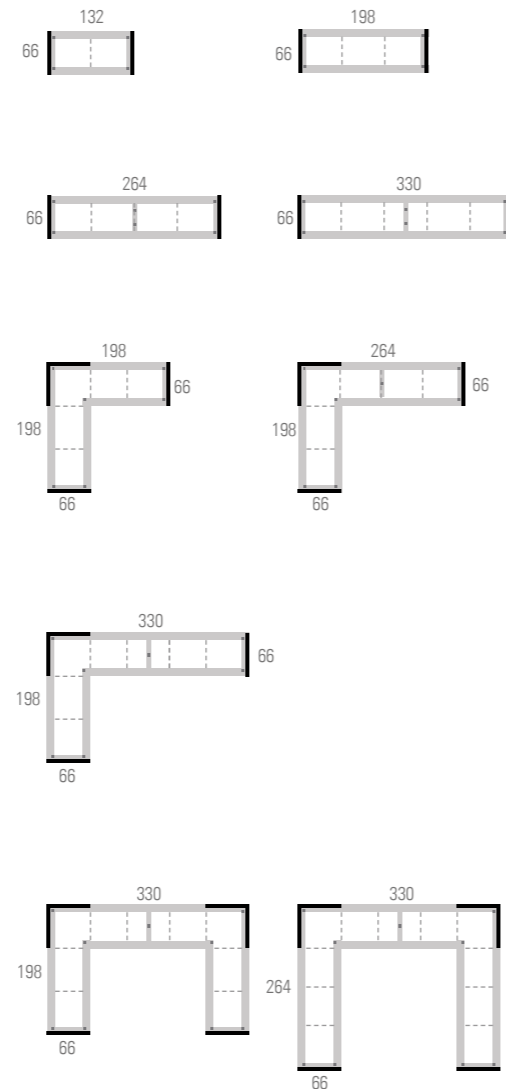

MODULES WITH DIVIDING H=45 CM

Rear or Side Panel
90° Corner Panel