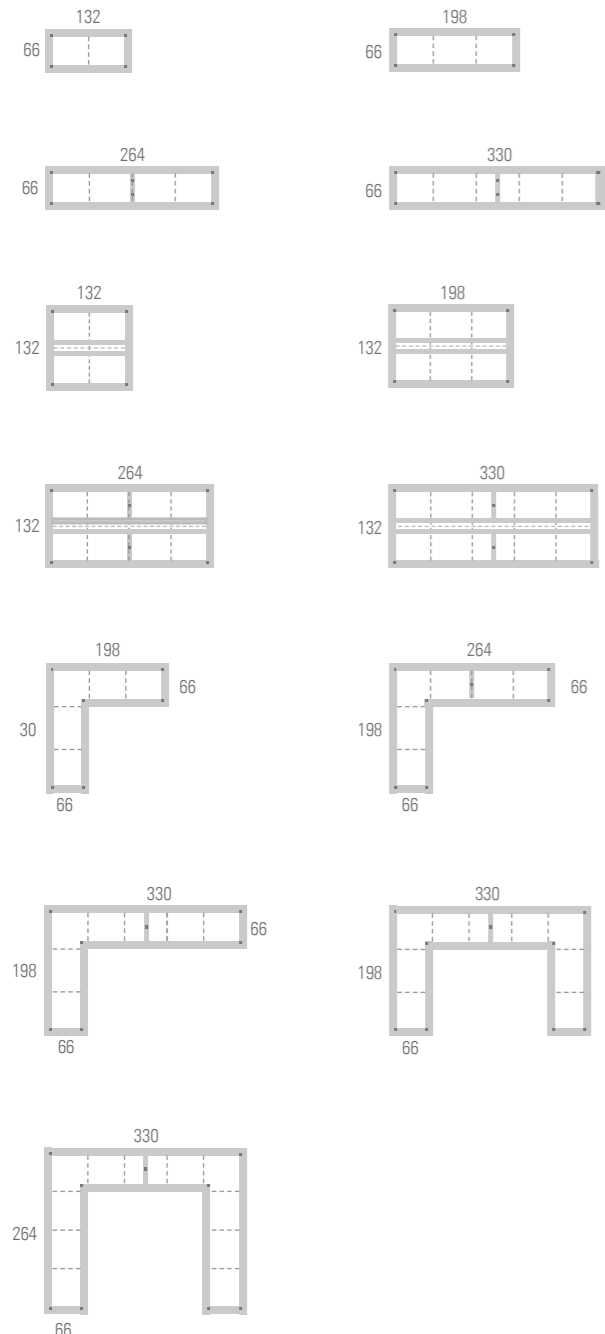

LNM75 LNM76

CONTRACT DESKS

LNM63 LNM65

AUXILIARY DESKS. HEIGHT 32 CM

LNM02 LNM03

MEETING TABLES AND EXECUTIVE DESKS

LNM16 LNM43 LNM48 LNM480
Progressive desk

TWIN DESKS - WIDTH 132 CM

LNM53 LNM55 LNM58

DOUBLE DESKS AND MIDDLE EXTENSIONS - WIDTH 160CM

LNM85 LNM88 LNM880
Progressive desk

FILING SYSTEMS

CABINETS - SIDEBOARD

AUXILIARY CUPBOARDS

MODULES WITHOUT DIVIDING

MODULES WITH DIVIDING H=45 CM