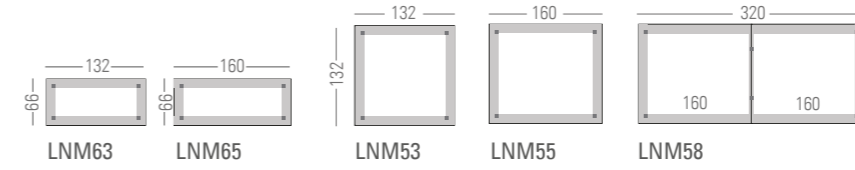

LNM53 LNM55 LNM58

DOUBLE DESKS AND MIDDLE EXTENSIONS - WIDTH 160CM

LNM85 LNM88 LNM880
Progressive desk

FILING SYSTEMS

CABINETS - SIDEBOARD

AUXILIARY CUPBOARDS

MODULES WITHOUT DIVIDING

MODULES WITH DIVIDING H=45 CM

Rear or Side Panel
90° Corner Panel

MODULES WITH DIVIDING H=74 CM

90° Corner Panel

MODULES WITH DIVIDING H=103 CM

Rear or Side Panel
90° Corner Panel

LONGO PROGRESSION

PROGRESSION BOTH SIDES

PROGRESSION ON ONE SIDE

DESKS

CONTRACT DESKS

COFFEE TABLES HIGHT 32 CM

ACCESSORIES

Table Top dividers

Electrification systems

COMPOSITION EXAMPLES. DEFINED CONSTRUCTION

**MAKE YOUR LONGO PROJECTS
COME TRUE ACTIU PLANNER**