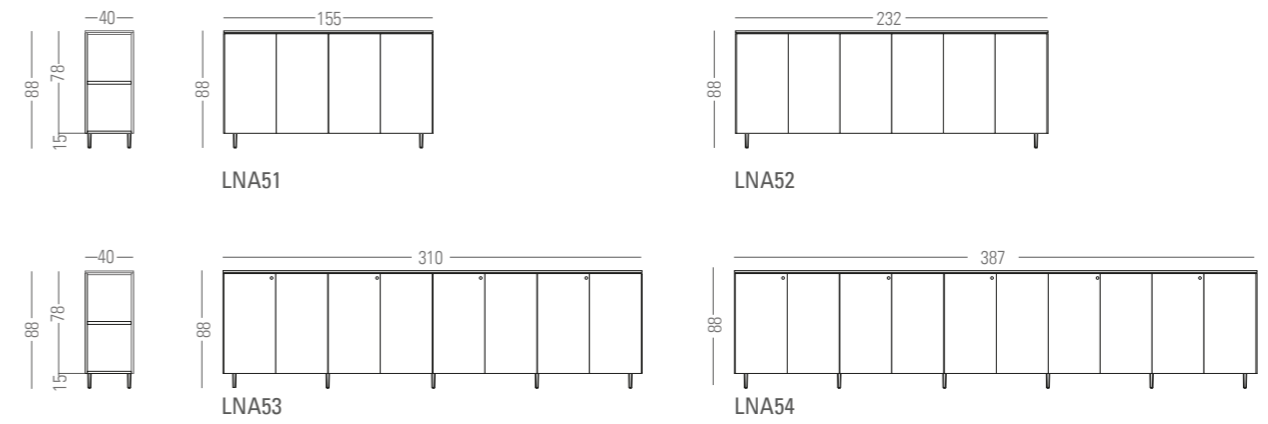

LNM75 LNM76

CONTRACT DESKS

LNM63 LNM65

AUXILIARY DESKS. HEIGHT 32 CM

LNM02 LNM03

MEETING TABLES AND EXECUTIVE DESKS

LNM16 LNM43 LNM48 LNM480
Progressive desk

TWIN DESKS - WIDTH 132 CM

LNM53 LNM55 LNM58

DOUBLE DESKS AND MIDDLE EXTENSIONS - WIDTH 160CM

LNM85 LNM88 LNM880
Progressive desk

FILING SYSTEMS

CABINETS - SIDEBOARD

AUXILIARY CUPBOARDS

MODULES WITHOUT DIVIDING

MODULES WITH DIVIDING H=45 CM