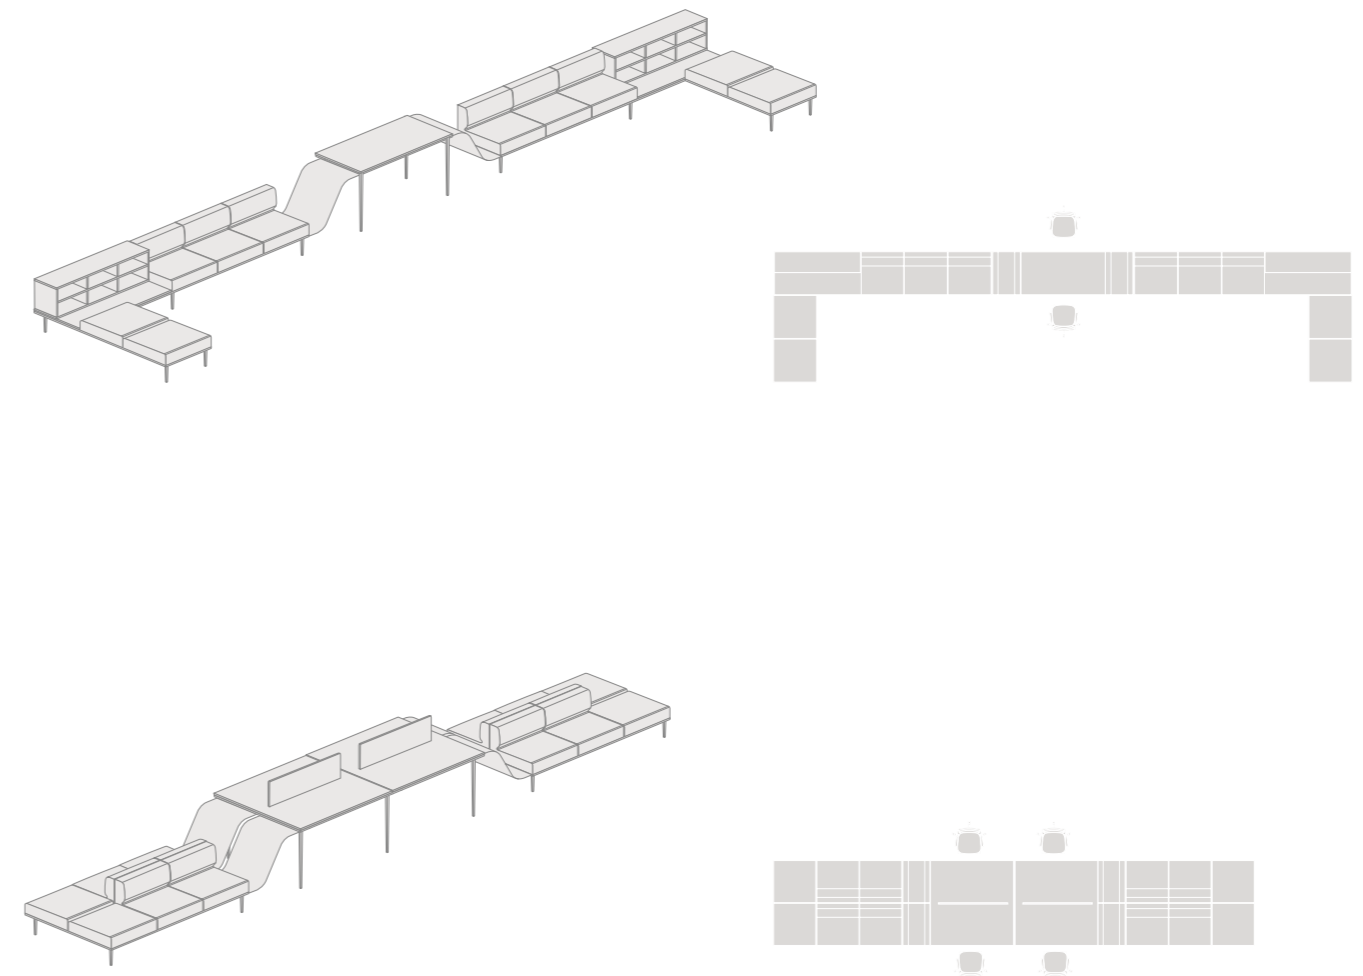

COMPOSITION EXAMPLES. DEFINED CONSTRUCTION

Longo enables more friendly, open and relaxed environments, where formal structures and dynamic spaces thrive to create a harmonious environment.

Longo permite dibujar entornos de trabajo más amables, abiertos y distendidos, donde las estructuras formales y espacios dinámicos se nutren entre ellas para crear un ambiente armonioso.

Longo nous permet de dessiner dans des espaces de travail plus agréables, ouverts et conviviaux, où les structures formelles et les espaces dynamiques s'enrichissent entre elles pour créer un environnement harmonieux.

Longo erlaubt die Gestaltung gemütlicher, offener und entspannter Bereiche im Arbeitsumfeld, wo sich die formalen Strukturen in perfekter Harmonie mit den durch sie geschaffenen Räumen durchdringen.