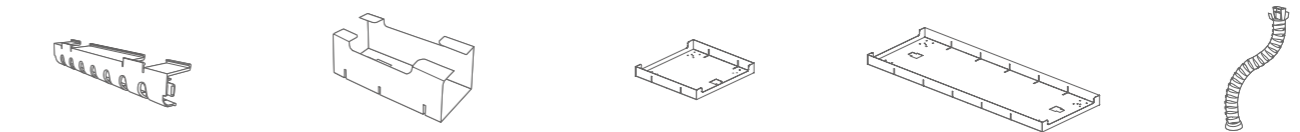

DESKS

CONTRACT DESKS

COFFEE TABLES HIGHT 32 CM

ACCESSORIES

Table Top dividers

Electrification systems

COMPOSITION EXAMPLES. DEFINED CONSTRUCTION

**MAKE YOUR LONGO PROJECTS
COME TRUE ACTIU PLANNER**