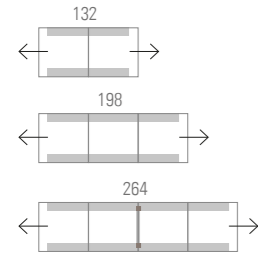

LNM75 LNM76

CONTRACT DESKS

LNM63 LNM65

AUXILIARY DESKS. HEIGHT 32 CM

LNM02 LNM03

MEETING TABLES AND EXECUTIVE DESKS

LNM16 LNM43 LNM48 LNM480
Progressive desk

TWIN DESKS - WIDTH 132 CM

LNM53 LNM55 LNM58

DOUBLE DESKS AND MIDDLE EXTENSIONS - WIDTH 160CM

LNM85 LNM88 LNM880
Progressive desk

FILING SYSTEMS

CABINETS - SIDEBOARD

AUXILIARY CUPBOARDS

MODULES WITHOUT DIVIDING

MODULES WITH DIVIDING H=45 CM

Rear or Side Panel
90° Corner Panel

MODULES WITH DIVIDING H=74 CM

90° Corner Panel

MODULES WITH DIVIDING H=103 CM

Rear or Side Panel
90° Corner Panel

LONGO PROGRESSION

PROGRESSION BOTH SIDES

PROGRESSION ON ONE SIDE

DESKS

CONTRACT DESKS

COFFEE TABLES HIGHT 32 CM

ACCESSORIES

Table Top dividers

Electrification systems

COMPOSITION EXAMPLES. DEFINED CONSTRUCTION

**MAKE YOUR LONGO PROJECTS
COME TRUE ACTIU PLANNER**