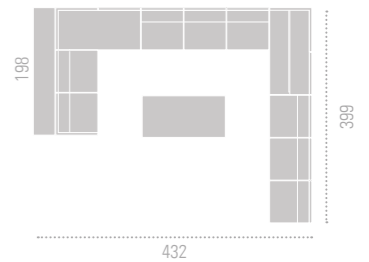

Longo is a modular system consisting of sofas, operative and managerial desks, with storage solutions (cabinets, libraries) , accessories and sound absorbing panels which incorporate decorative accessories and items that inspire a cheerful environment.

Longo es un sistema modular compuesto por sofás, mesas operativas y direccionales, con soluciones de almacenamiento (armarios, librerías), accesorios y panelaciones fonoabsorbentes, que incorpora accesorios y elementos decorativos que nos inspiran alegrando el entorno.

Longo est un système modulaire composé de fauteuils, de tables opératives et de direction avec des solutions de rangement (armoires, bibliothèques), des compléments et des panneaux écrans à isolation phonique. Tout ceci peut se compléter d'accessoires ou d'éléments décoratifs qui nous inspirent.

Longo ist ein modulares System mit Sofas, Arbeitstischen und repräsentativen Tischen, Aufbewahrungsmöglichkeiten (Schränke, Regale), Accessoires und schalldämmenden Tafeln. Dabei sind alle Elemente und Accessoires so gestaltet, dass sie uns inspirieren und die Umgebung freundlich gestalten