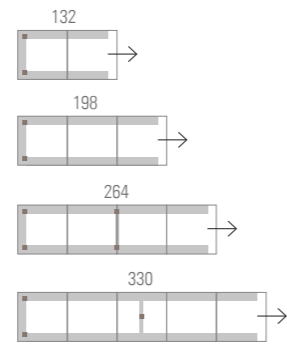

LNM75 LNM76

CONTRACT DESKS

LNM63 LNM65

AUXILIARY DESKS. HEIGHT 32 CM

LNM02 LNM03

MEETING TABLES AND EXECUTIVE DESKS

LNM16 LNM43 LNM48 LNM480
Progressive desk

TWIN DESKS - WIDTH 132 CM

LNM53 LNM55 LNM58

DOUBLE DESKS AND MIDDLE EXTENSIONS - WIDTH 160CM

LNM85 LNM88 LNM880
Progressive desk

FILING SYSTEMS

CABINETS - SIDEBOARD

AUXILIARY CUPBOARDS

MODULES WITHOUT DIVIDING

MODULES WITH DIVIDING H=45 CM

Rear or Side Panel
90° Corner Panel

MODULES WITH DIVIDING H=74 CM

90° Corner Panel

MODULES WITH DIVIDING H=103 CM

Rear or Side Panel
90° Corner Panel

LONGO PROGRESSION

PROGRESSION BOTH SIDES

PROGRESSION ON ONE SIDE

DESKS

CONTRACT DESKS

COFFEE TABLES HIGHT 32 CM

ACCESSORIES

Table Top dividers

Electrification systems

COMPOSITION EXAMPLES. DEFINED CONSTRUCTION

**MAKE YOUR LONGO PROJECTS
COME TRUE ACTIU PLANNER**