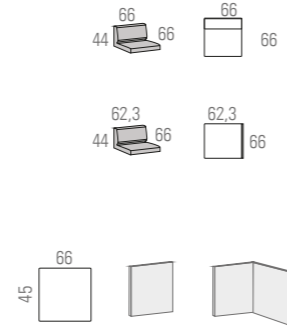

LNM75 LNM76

CONTRACT DESKS

LNM63 LNM65

AUXILIARY DESKS. HEIGHT 32 CM

LNM02 LNM03

MEETING TABLES AND EXECUTIVE DESKS

LNM16 LNM43 LNM48 LNM480
Progressive desk

TWIN DESKS - WIDTH 132 CM

LNM53 LNM55 LNM58

DOUBLE DESKS AND MIDDLE EXTENSIONS - WIDTH 160CM

LNM85 LNM88 LNM880
Progressive desk

FILING SYSTEMS

CABINETS - SIDEBOARD

AUXILIARY CUPBOARDS

MODULES WITHOUT DIVIDING

MODULES WITH DIVIDING H=45 CM

DESKS

CONTRACT DESKS

COFFEE TABLES HIGHT 32 CM

ACCESSORIES

Table Top dividers

Electrification systems

COMPOSITION EXAMPLES. DEFINED CONSTRUCTION

**MAKE YOUR LONGO PROJECTS
COME TRUE ACTIU PLANNER**