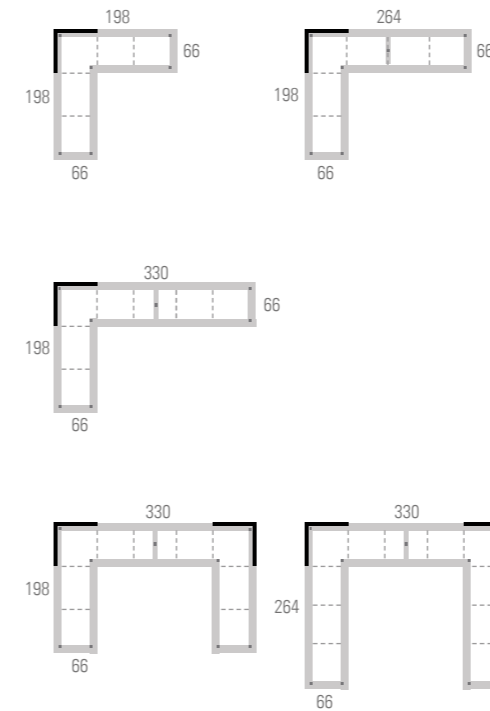

MODULES WITH DIVIDING H=74 CM

90° Corner Panel