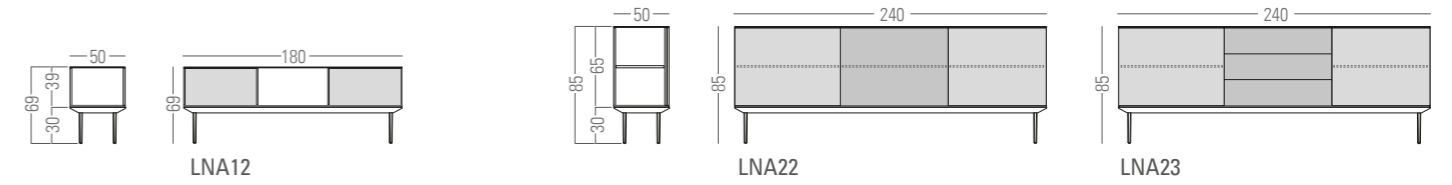

LNM53 LNM55 LNM58

DOUBLE DESKS AND MIDDLE EXTENSIONS - WIDTH 160CM

LNM85 LNM88 LNM880
Progressive desk

FILING SYSTEMS

CABINETS - SIDEBOARD

AUXILIARY CUPBOARDS

MODULES WITHOUT DIVIDING

MODULES WITH DIVIDING H=45 CM