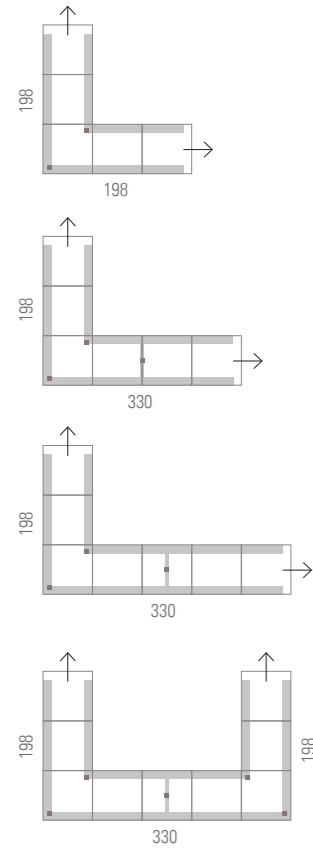

LNM75 LNM76

CONTRACT DESKS

LNM63 LNM65

AUXILIARY DESKS. HEIGHT 32 CM

LNM02 LNM03

MEETING TABLES AND EXECUTIVE DESKS

LNM16 LNM43 LNM48 LNM480
Progressive desk

TWIN DESKS - WIDTH 132 CM

LNM53 LNM55 LNM58

DOUBLE DESKS AND MIDDLE EXTENSIONS - WIDTH 160CM

LNM85 LNM88 LNM880
Progressive desk

FILING SYSTEMS

CABINETS - SIDEBOARD

AUXILIARY CUPBOARDS

MODULES WITHOUT DIVIDING

MODULES WITH DIVIDING H=45 CM

Rear or Side Panel
90° Corner Panel

MODULES WITH DIVIDING H=74 CM

90° Corner Panel

MODULES WITH DIVIDING H=103 CM

Rear or Side Panel
90° Corner Panel

LONGO PROGRESSION

PROGRESSION BOTH SIDES

PROGRESSION ON ONE SIDE

DESKS

CONTRACT DESKS

COFFEE TABLES HIGHT 32 CM

ACCESSORIES

Table Top dividers

Electrification systems

COMPOSITION EXAMPLES. DEFINED CONSTRUCTION

**MAKE YOUR LONGO PROJECTS
COME TRUE ACTIU PLANNER**