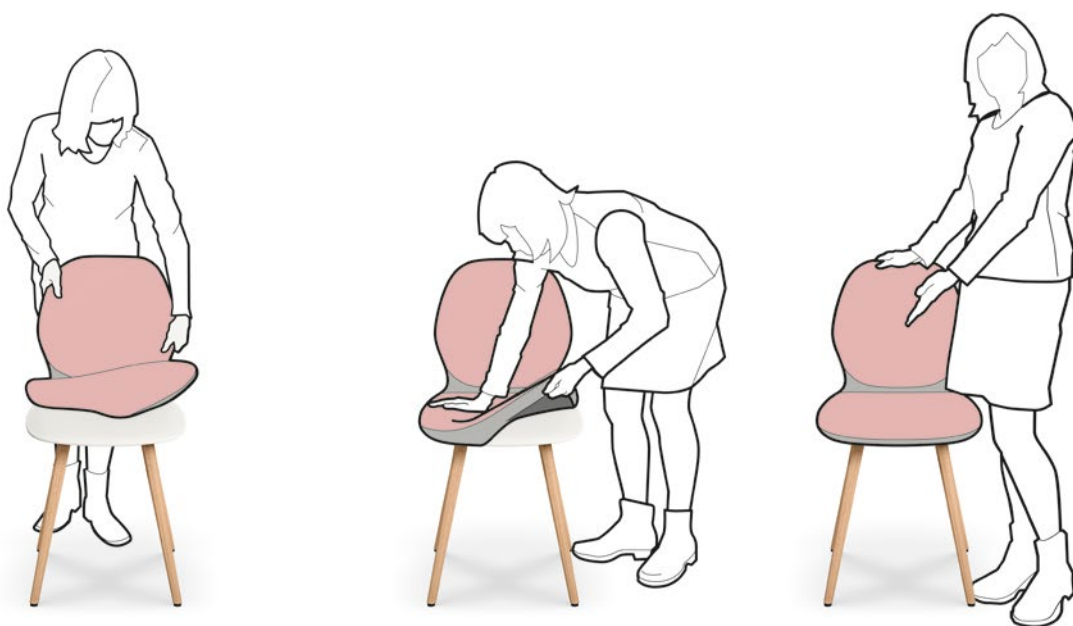

Embrace the beauty of showing your true colours.

Simply appealing: the changeable upholstery.

With the changeable upholstery covers, the look of the se:spot chairs can be changed in no time at all and without the need for tools. se:spot can also be subsequently adapted to new colour schemes and uses. The upholstery also improves sitting comfort and gives the se:spot a cosy appearance.

Changeable upholstery.

Thanks to the changeable upholstery, se:spot can be adapted to suit changing needs at any time.

Back upholstery

ATLANTIC SCREEN

Two different shades are available for the rear fabric upholstery which can be easily combined with the front upholstery colours.

Light grey

Anthracite

Front upholstery

SEDUS COLOUR COLLECTION 2019+

The colours of the front fabric upholstery can be freely selected from the extensive Sedus colour collections, e.g., Atlantic, Step and Fame.

Atlantic

Step

Fame