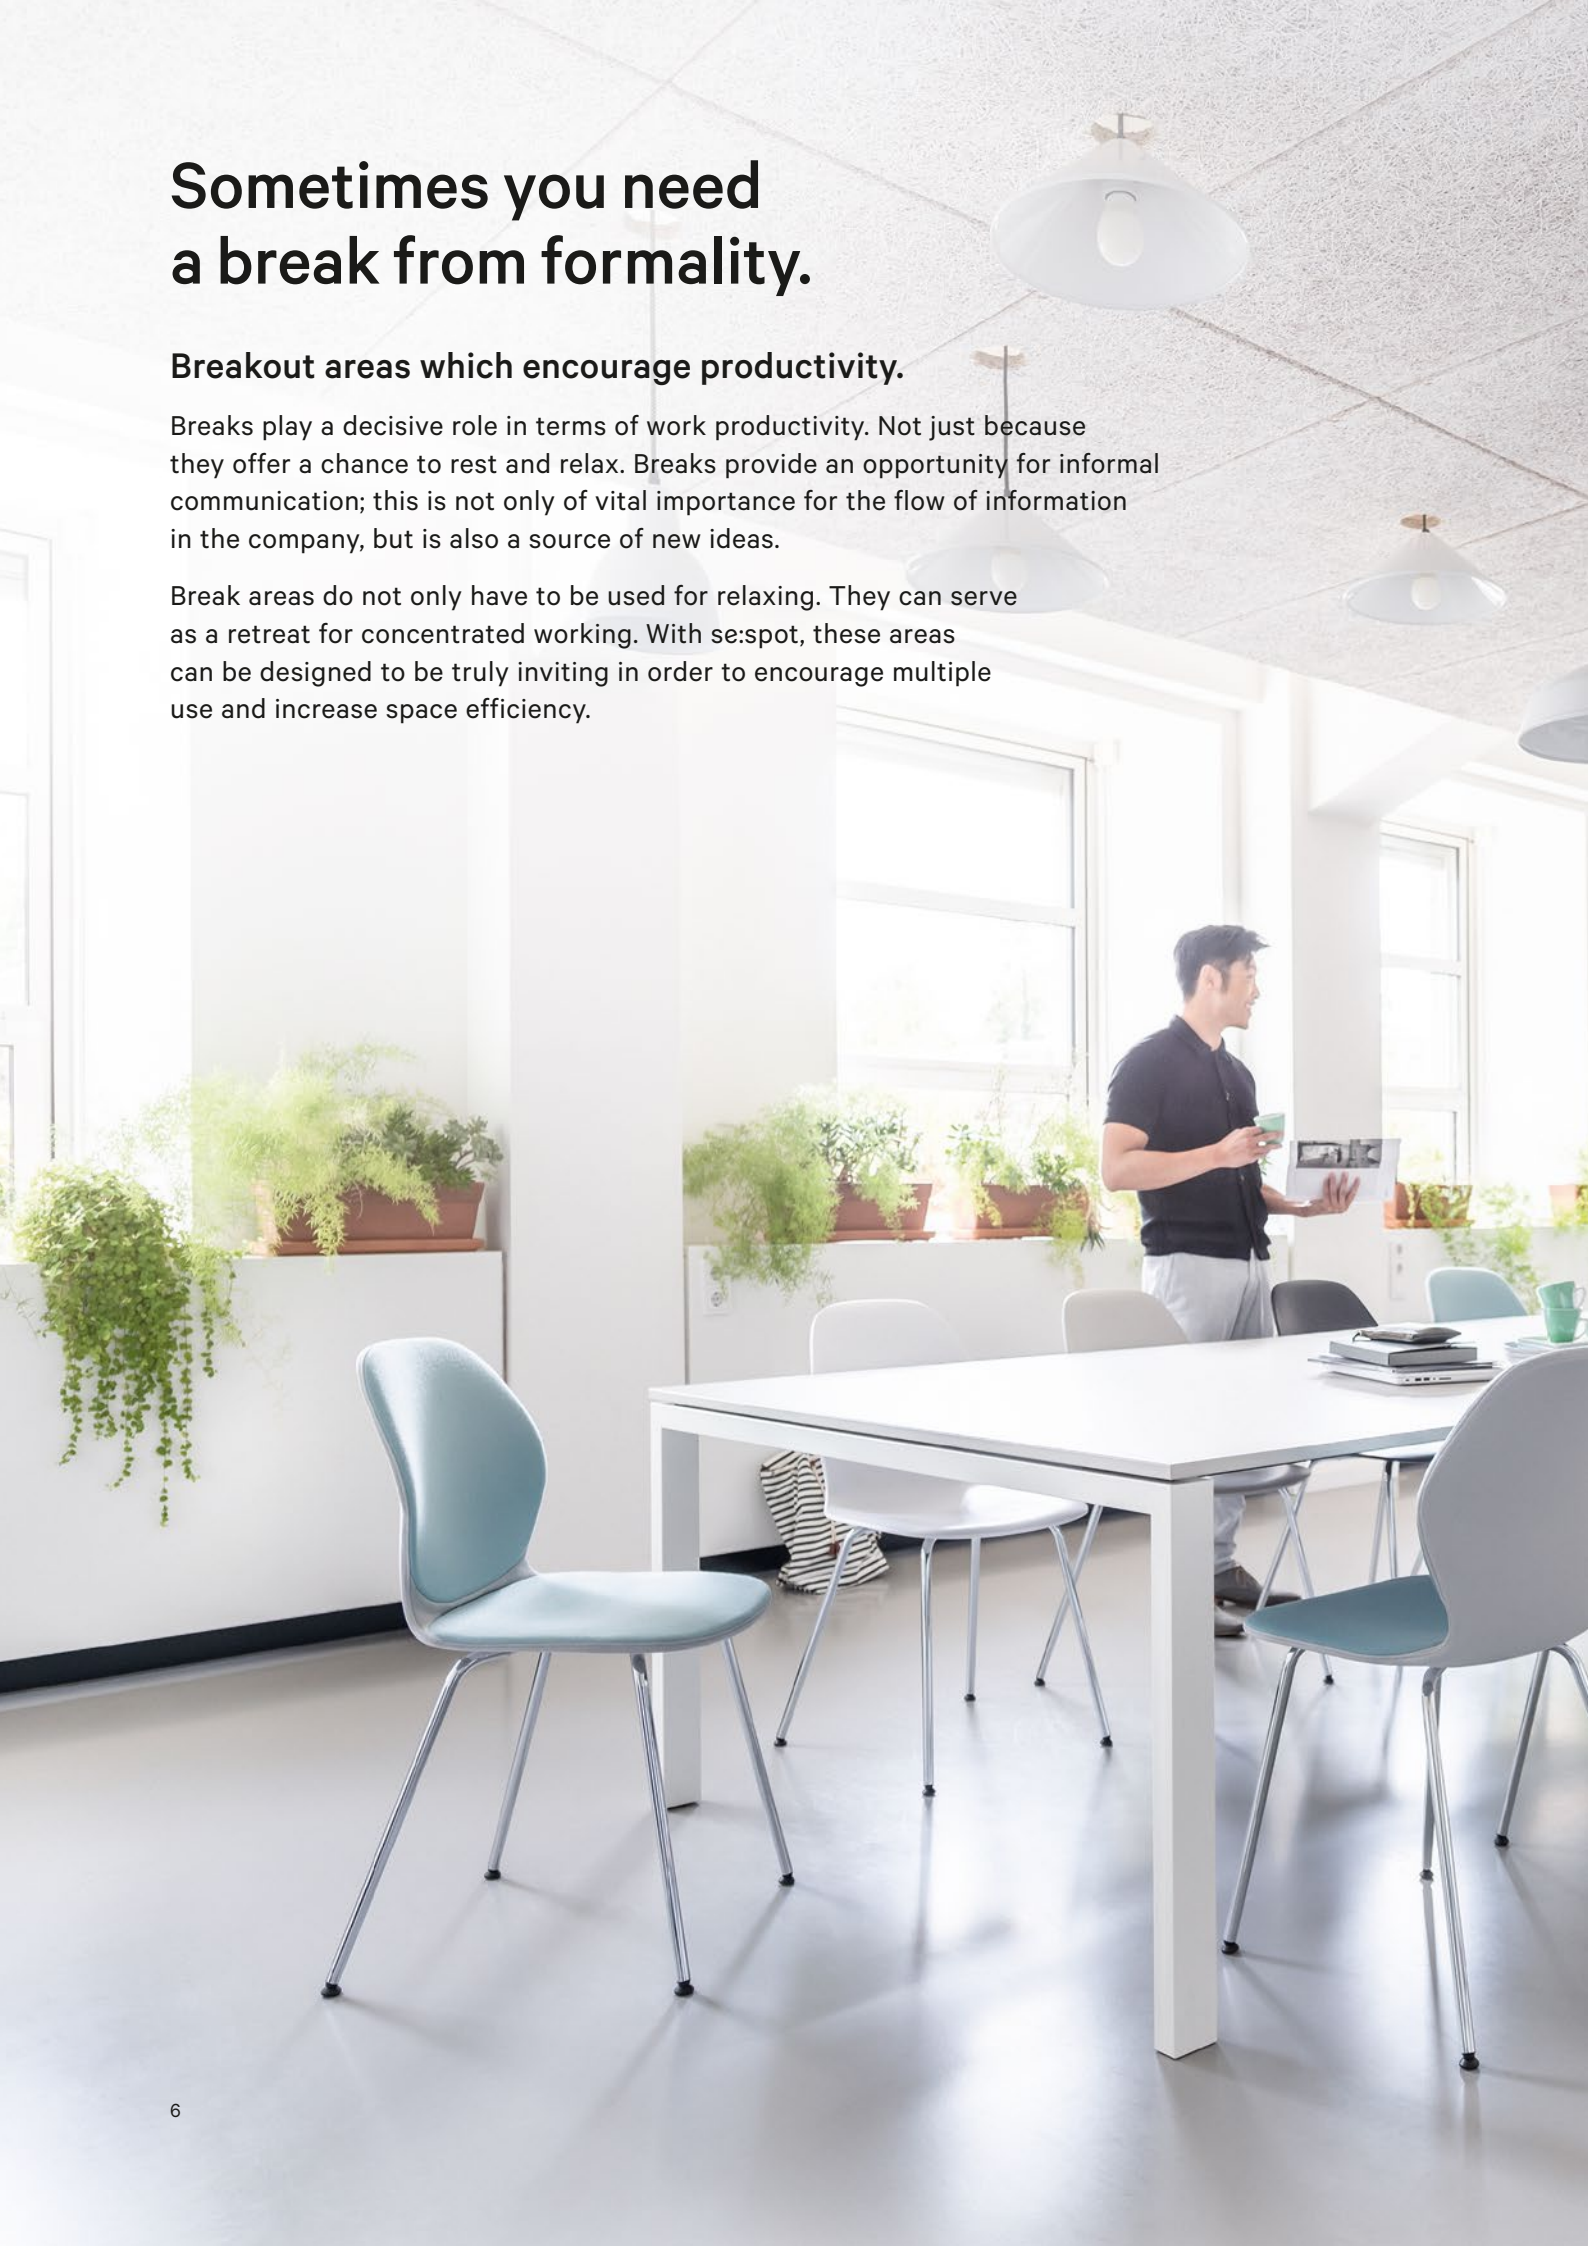

Sometimes you need a break from formality.

Breakout areas which encourage productivity.

Breaks play a decisive role in terms of work productivity. Not just because they offer a chance to rest and relax. Breaks provide an opportunity for informal communication; this is not only of vital importance for the flow of information in the company, but is also a source of new ideas.

Break areas do not only have to be used for relaxing. They can serve as a retreat for concentrated working. With se:spot, these areas can be designed to be truly inviting in order to encourage multiple use and increase space efficiency.