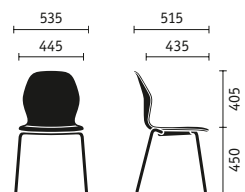

Even when stacked high, this chair remains down-to-earth.

se:spot not only cuts a great figure when used on its own.

se:spot stack is a great choice for seating in seminar and project rooms. If the area needs to be used for a different purpose, se:spot can be stacked in a space-saving manner to free up the area for new ideas.

Stackable.

In the version se:spot stack, up to ten chairs can be stacked in a space-saving manner.