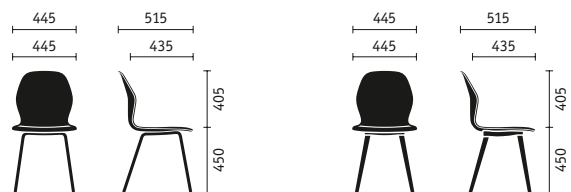

Stylish in every way.

Well-being tailored to you.

Depending on the setting and usage, se:spot can be stylishly customised with various seat shell colours and leg versions. The discrete colour versions and high-quality materials underscore the harmonious lines and turn se:spot into an eye-catcher from every angle.

Cosy.

The plastic seat shells are available in white, silk grey and black.

Elegant.

Slim metal legs in shiny chrome or with a black or white powder-coated finish – se:spot tube.

Homely.

Slim, converging solid wood legs in natural oak, natural beech or black beech – se:spot wood.