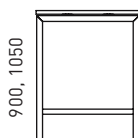

NOVA

1600, 1800